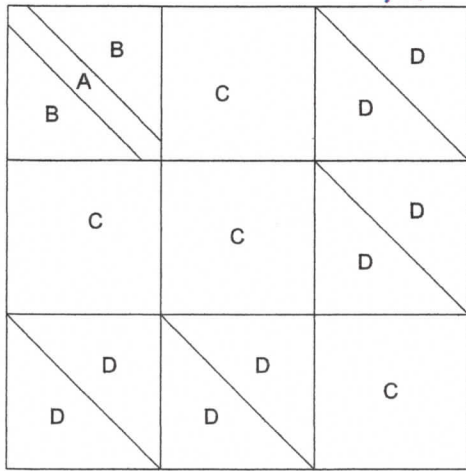

New Leaves April 2022 BOM

Key Block (1/5 actual size) *12.5"*

New leaves! Use greens!

Cutting Diagrams

2 patches

Insert that narrow stem & then square block to 4.5" sq.

OR use a 4 1/2" sq & applique a stem on top!

1 patch

1 patch

1 patch

1 patch

4 patches

1 patch

2 patches

1 patch