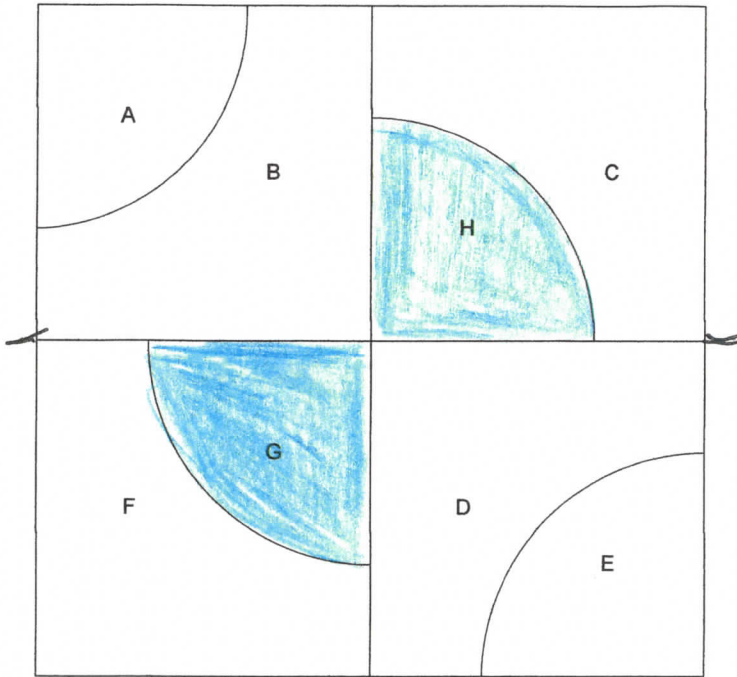

Last in the Pool Aug 2022 BOM

Key Block (29/100 actual size)

12 1/2" unfinished

Please use blue in
at least 2 "pies" -
(H, G, A or E)

Use template for 6"
Drunkard's Path from
~~June BOM!~~

You need this 6" DP template