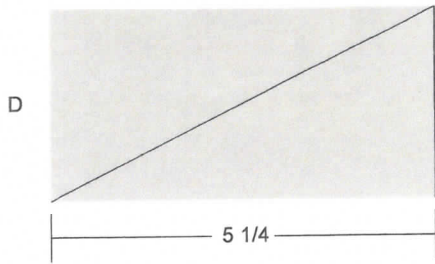

~~Unnamed~~

CHRISTMAS STARS DEC 2021

Key Block (1/5 actual size)

USE Any YELLOW, Gold OR SILVERY for stars - any dark blue or navy for the 'night'sky' background

Cutting Diagrams

Patch Count

4 patches

1 patch

4 patches

4 patches

THESE WORK WELL WITH A TRI-RECS RULER - or use the attached template for those 63° cuts

4 patches

TEMPLATES IF YOU DON'T HAVE TRI-RECS RULERS!