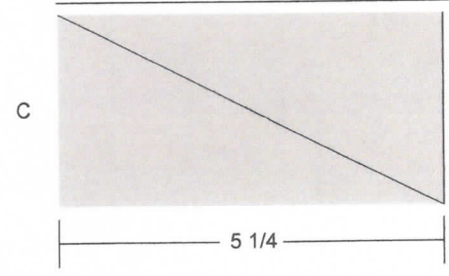

~~Unnamed~~

CHRISTMAS STARS DEC 2021

Key Block (1/5 actual size)

USE Any YELLOW, Gold OR SILVERY for stars - any dark blue or navy for the 'night'sky' background

Cutting Diagrams

Patch Count

4 patches

1 patch

4 patches

4 patches

THESE WORK WELL WITH A TRI-RECS RULER - or use the attached template for those 63° cuts

4 patches

TEMPLATES IF YOU DON'T HAVE TRI-RECS RULERS!