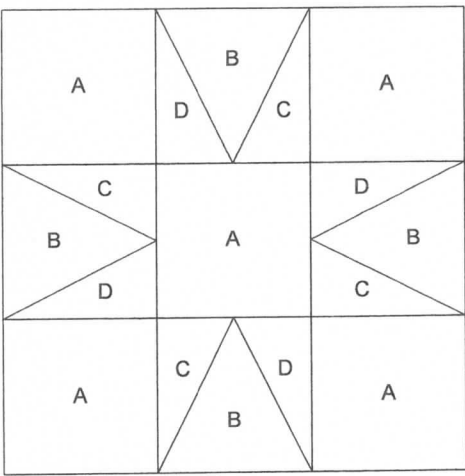

~~Unnamed~~

CHRISTMAS STARS DEC 2021

Key Block (1/5 actual size)

USE Any YELLOW, Gold OR SILVERY for stars - any dark blue or navy for the 'night'sky' background

Cutting Diagrams

Patch Count

4 patches

1 patch

4 patches

4 patches

THESE WORK WELL WITH A TRI-RECS RULER - or use the attached template for those 63° cuts

4 patches

TEMPLATES IF YOU DON'T HAVE TRI-RECS RULERS!