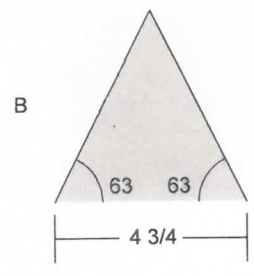

~~Unnamed~~

CHRISTMAS STARS DEC 2021

Key Block (1/5 actual size)

USE Any YELLOW, Gold OR SILVERY for stars - any dark blue or navy for the 'night'sky' background

Cutting Diagrams

Patch Count

4 patches

1 patch

4 patches

4 patches

THESE WORK WELL WITH A TRI-RECS RULER - or use the attached template for those 63° cuts

4 patches

TEMPLATES IF YOU DON'T HAVE TRI-RECS RULERS!