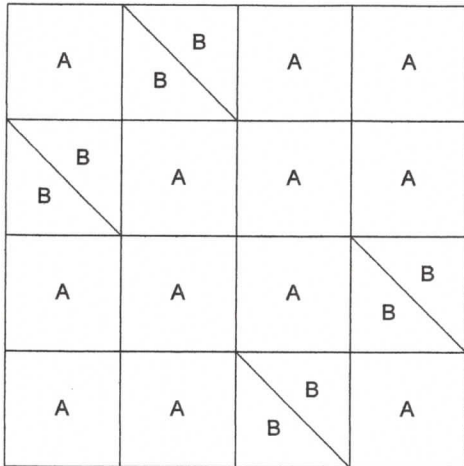

# Dec. 2022 BOM

Key Block (1/5 actual size)

12.5"

## Cutting Diagrams

## Patch Count

2 patches

4 patches

6 patches

4 patches

4 patches

Use your favorite Holiday fabric all parts except the "Green A's" — please use Green on those diagonal set blocks so we get the secondary design! And gold, yellow, silver, cream or white for the "star points"