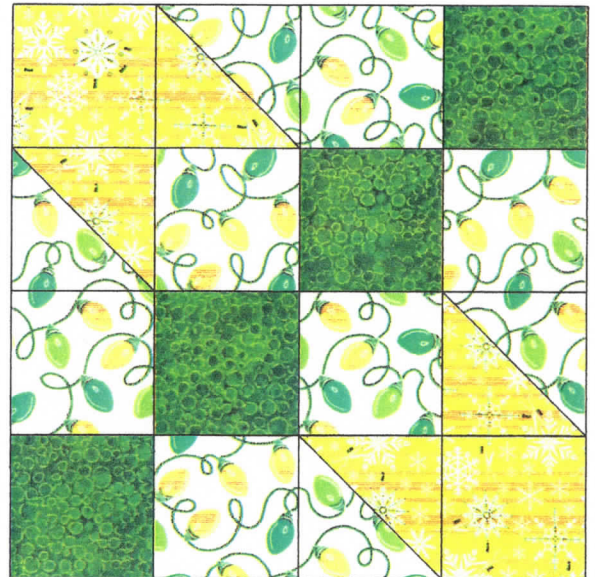

# Dec. 2022 BOM

Key Block (1/5 actual size)

12.5"

## Cutting Diagrams

## Patch Count

2 patches

4 patches

6 patches

4 patches

4 patches

Use your favorite Holiday fabric all parts except the "Green A's" — please use Green on those diagonal set blocks so we get the secondary design! And gold, yellow, silver, cream or white for the "star points"