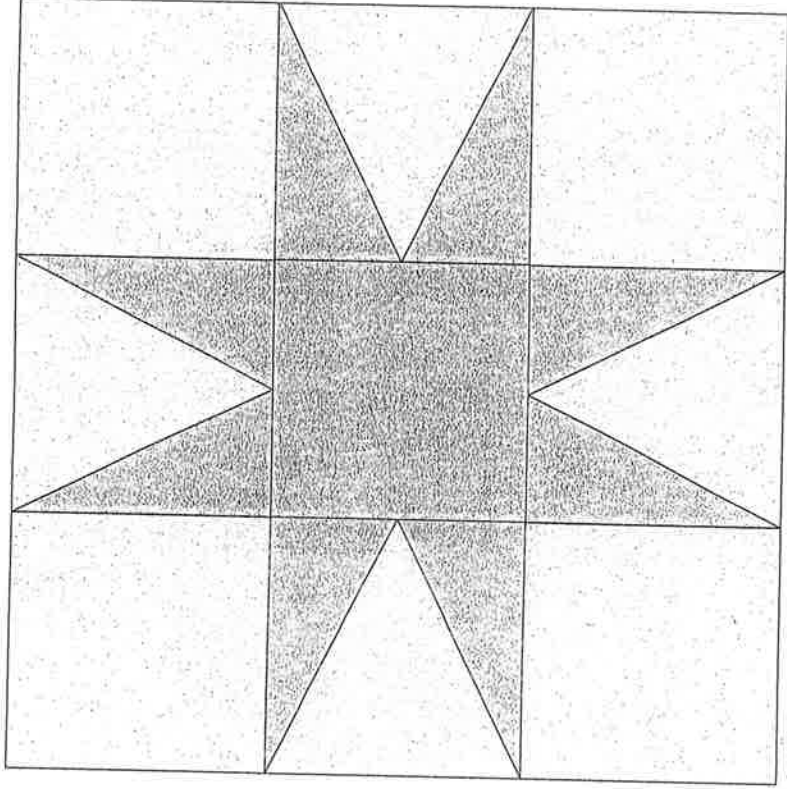

B.O.M.
Dec. 2018

*Sunny Days Quilt,
Pointy Star Block*

Finished Block: 12" x 12"

A - Cut 4-1/2"
B - Cut 4-7/8"
C - Cut 2-5/8" x 4-7/8"
D - Cut 2-5/8" x 4-7/8"