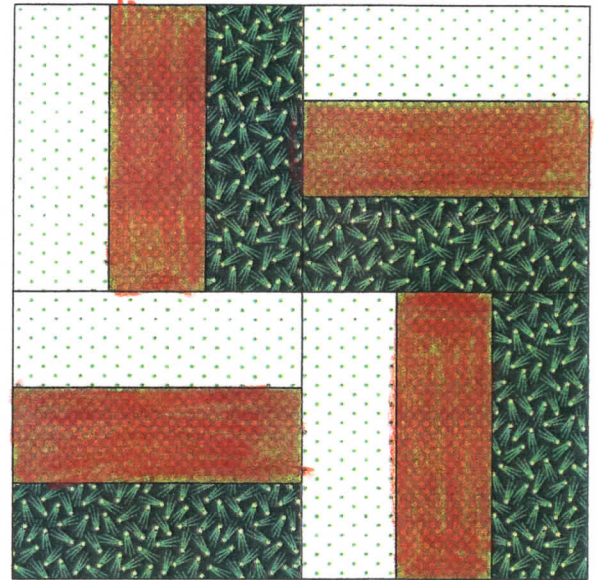

# Lincoln Fences Feb 2022 BOM

Key Block (1/5 actual size)

12.5"

Cutting Diagrams

Patch Count

Use R-W-B (Suggest strip piecing!)