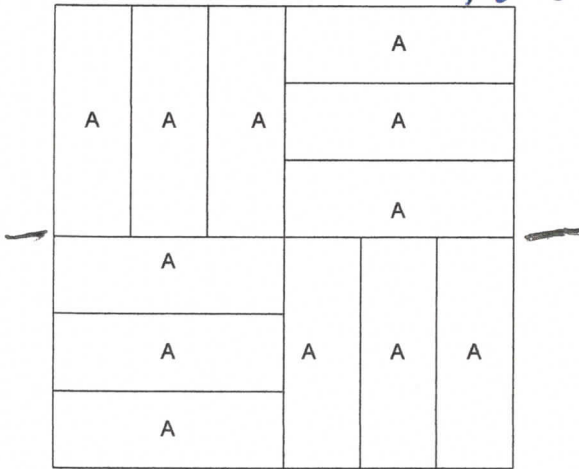

# Lincoln Fences Feb 2022 BOM

Key Block (1/5 actual size)

12.5"

Cutting Diagrams

Patch Count

Use R-W-B (Suggest strip piecing!)