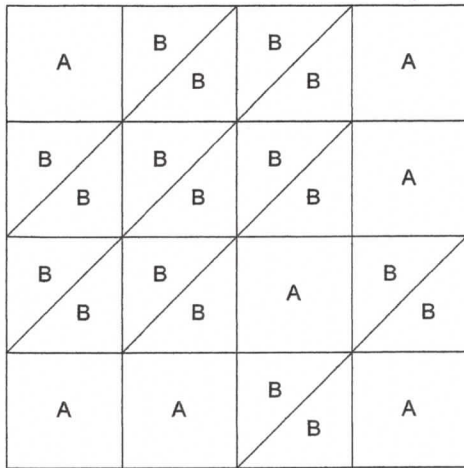

May Baskets May 2022 BOM

Key Block (1/5 actual size) *12.5"*

Build 4 rows & then sew them together

Cutting Diagrams

1 patch
1 patch

Patch Count

5 patches

7 patches
4 patches